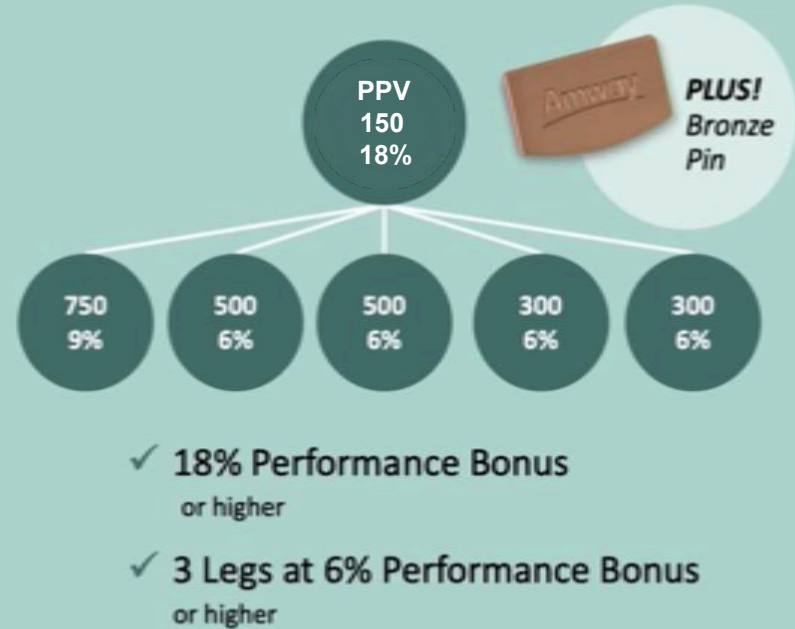

Bronze Foundation Incentive

Bronze Builder Incentive

12x

Earn each incentive up to 12 times
within 18 consecutive months!