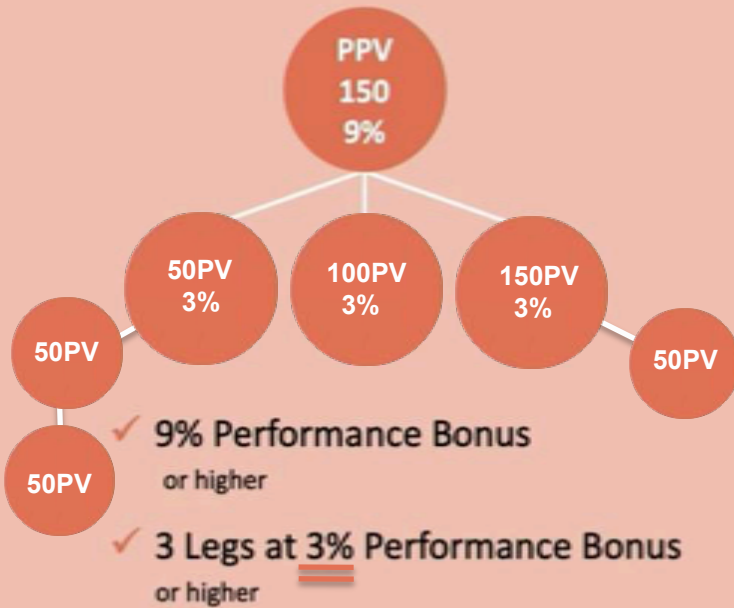

Bronze Foundation Incentive

Bronze Builder Incentive

12x

Earn each incentive up to 12 times
within 18 consecutive months!